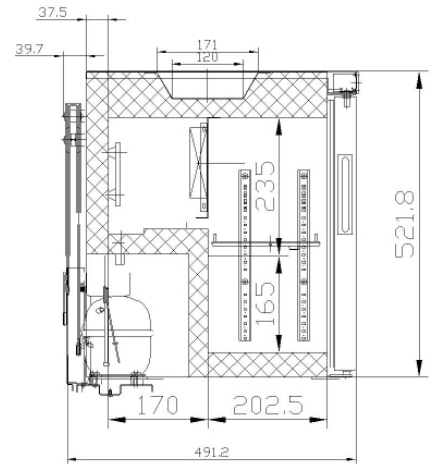

MedCold PG 30 Pharmacy Fridge

- Temp range: +2°C/+8°C
- External digital controller accurate to 0.1°C
- Forced air cooling
- Electronic controller
- Max & min temperature recording
- High & low alarm
- Visual & Audible alarm
- Glass door
- Lockable

Special Features

- Door alarm
- LED low energy internal lighting
- Auxiliary output for remote alarm / BMS system

| Model | Dimensions (L x D x H mm) | Shelves | Capacity (L) | Weight (Kg) | Price |
|-------|-----------------------------|---------|----------------|-------------|-------|
| PG 30 | 445 x 500 x 550 | 2 | 29 | 27 | |